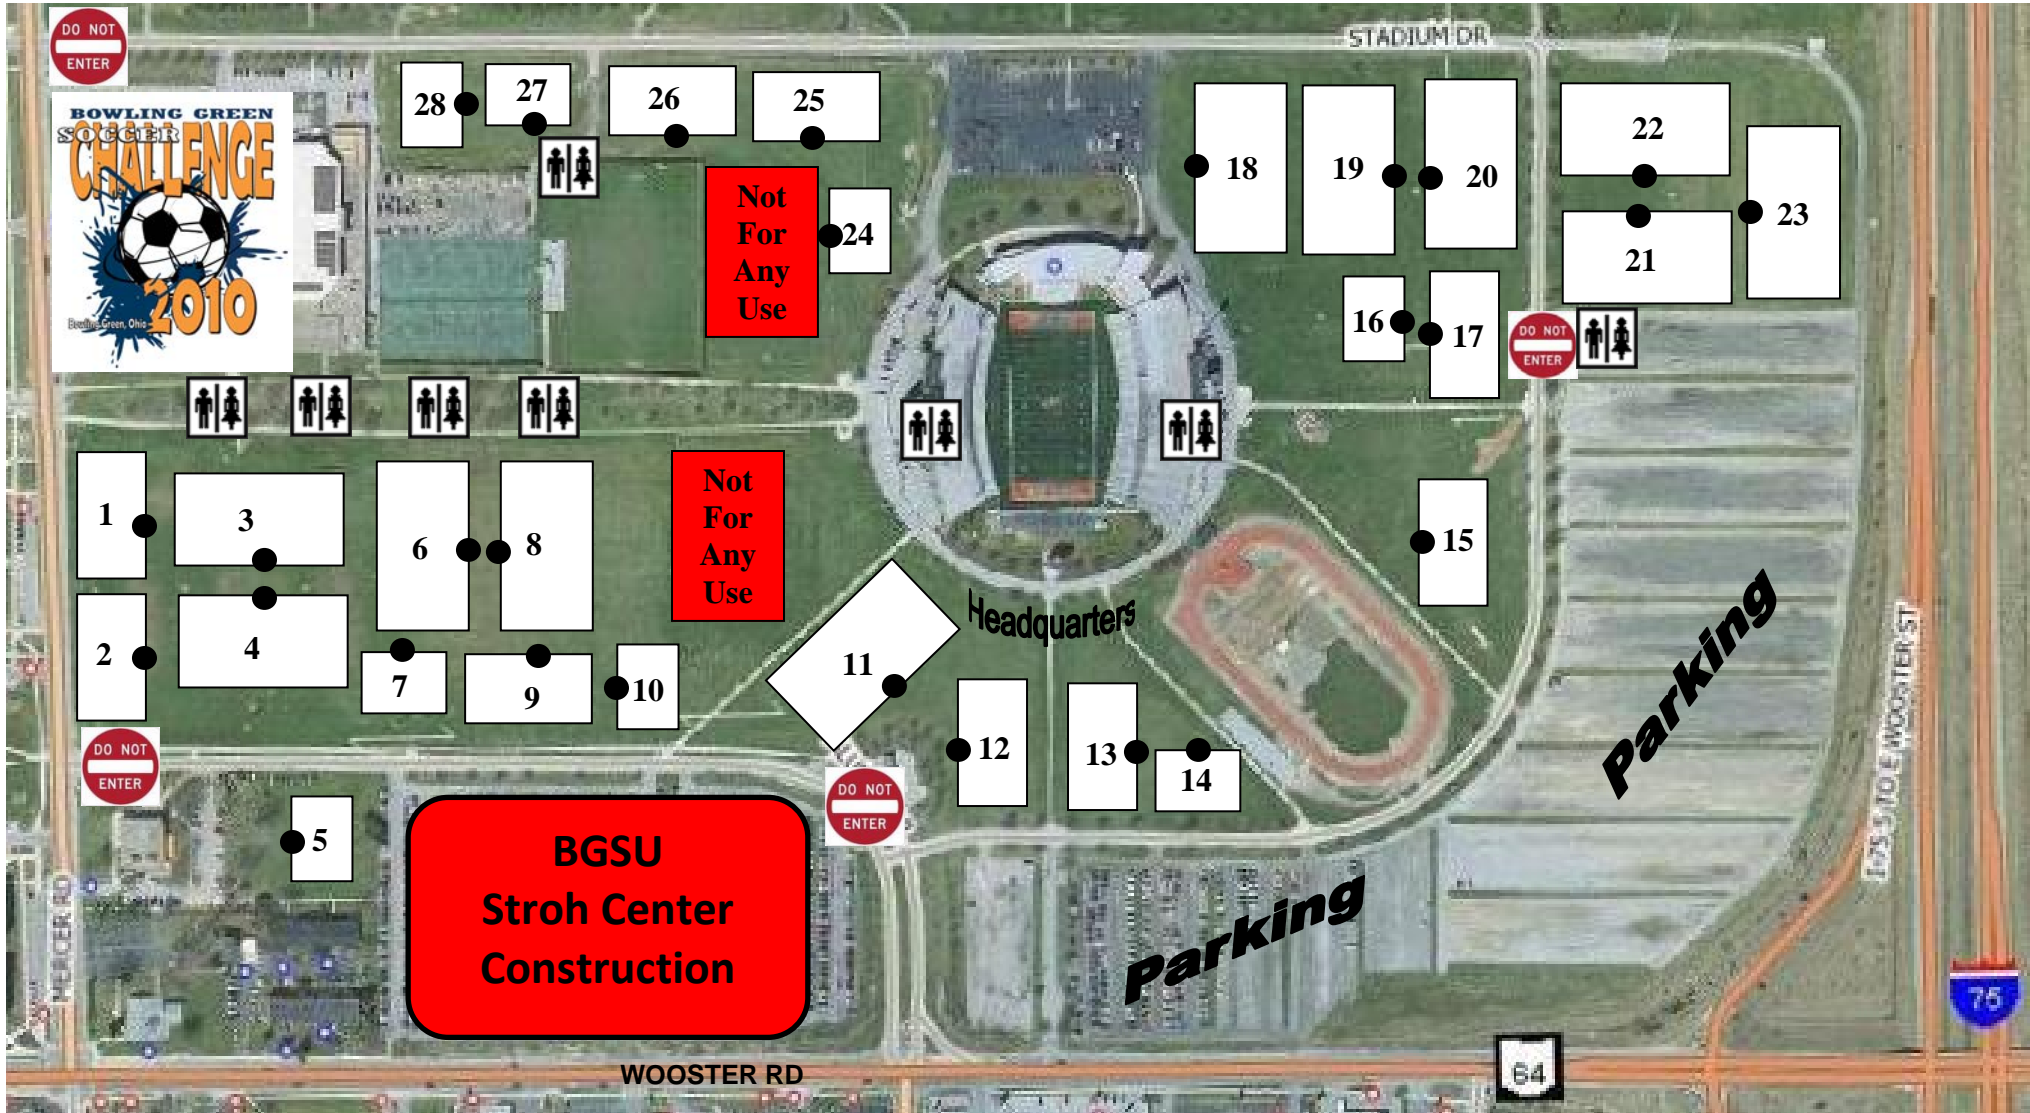

# 2010 Bowling Green Spring Soccer Challenge Field Map

## May 1-2, 2010

● Designates Players' Bench Side of Field